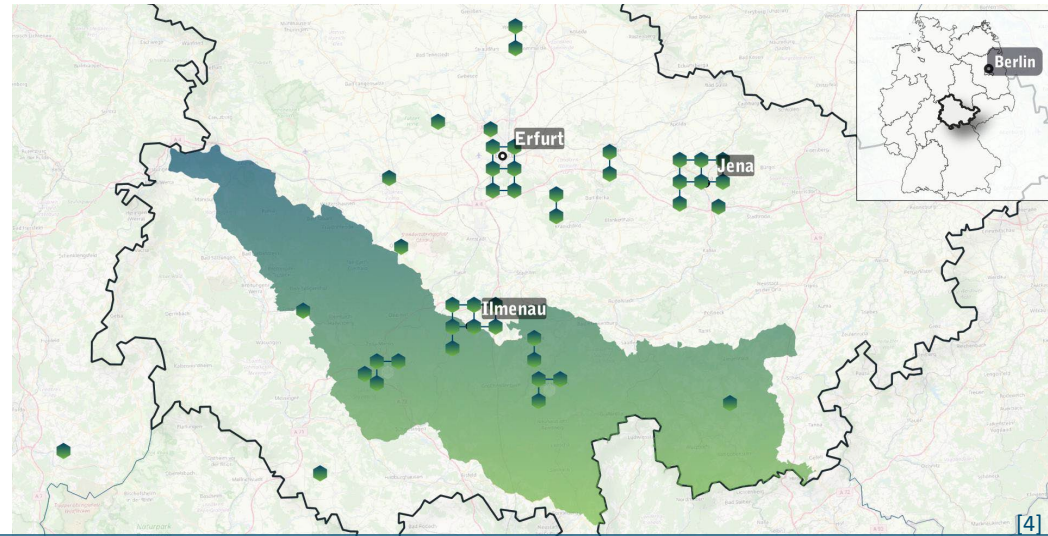

**Innovation along the wood value chain
to promote regional development and fight climate change**
WIR!-Alliance Holz-21-regio

Holz-21-regio is an alliance of scientists, private companies and stakeholders from society in Thuringia.