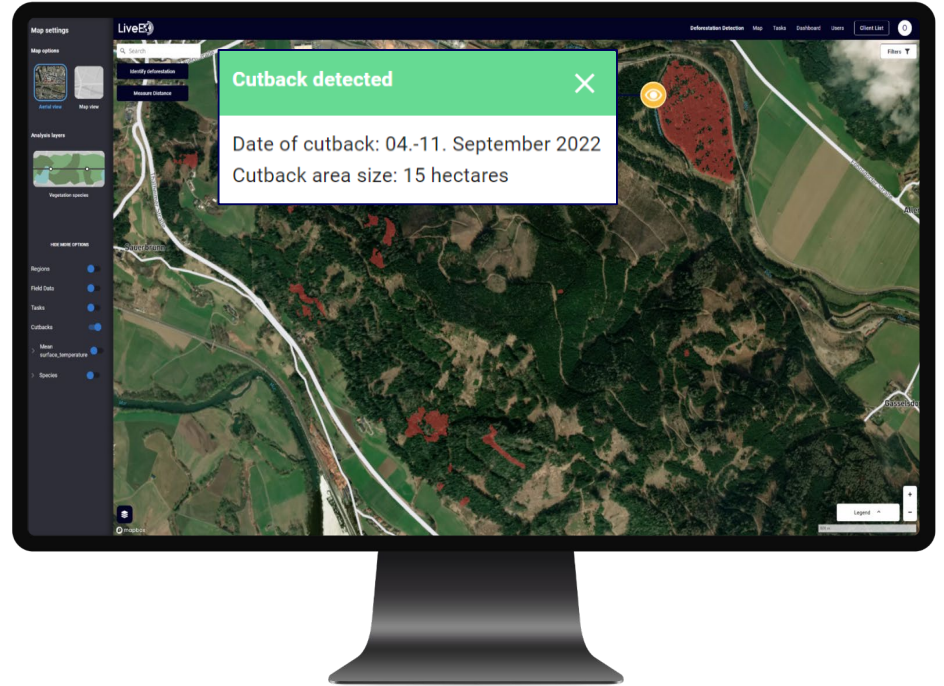

Automated cutback detection with additional insights

- + Actionable Insights
- + Fully automated
- + Scalable