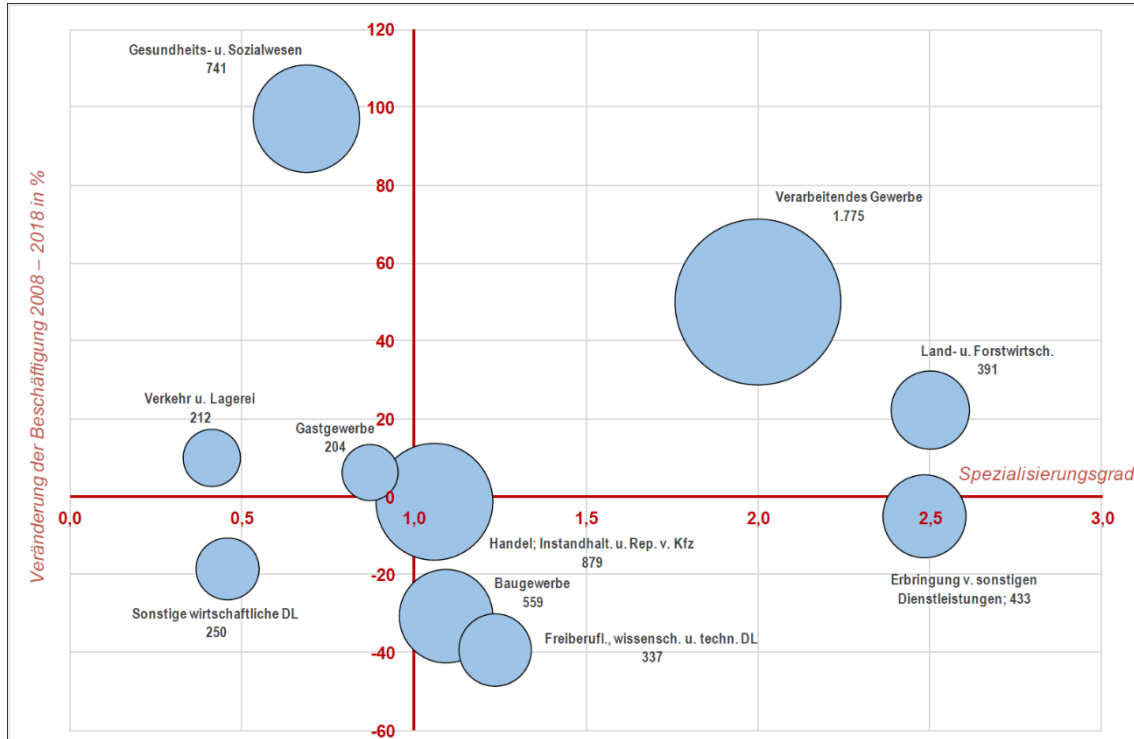

# City of Wittstock – part of german capital region (distances by car)

SWISS KRONO – Design Station

# Importance and development of the economic sectors

Source: regionomica 2019