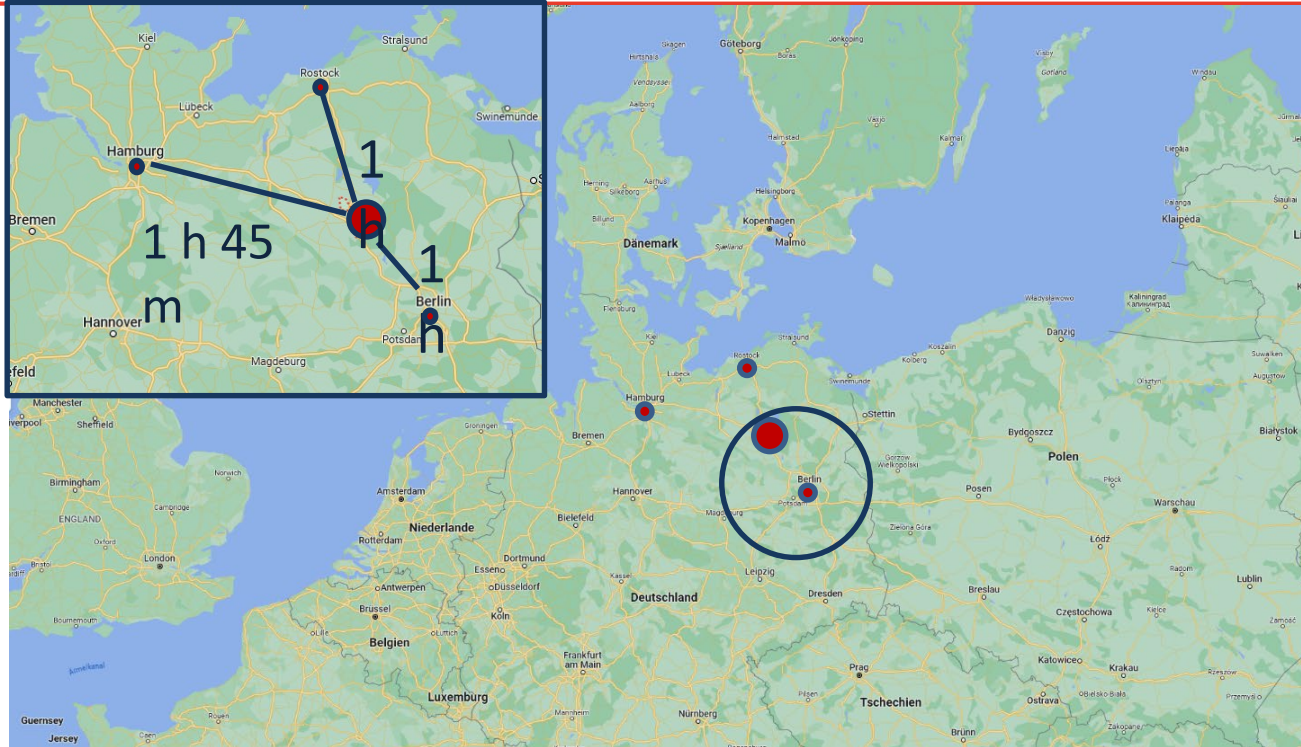

# City of Wittstock – part of german capital region (distances by car)

Source: google maps

# City of Wittstock – part of german capital region (distances by car)

SWISS KRONO – Design Station