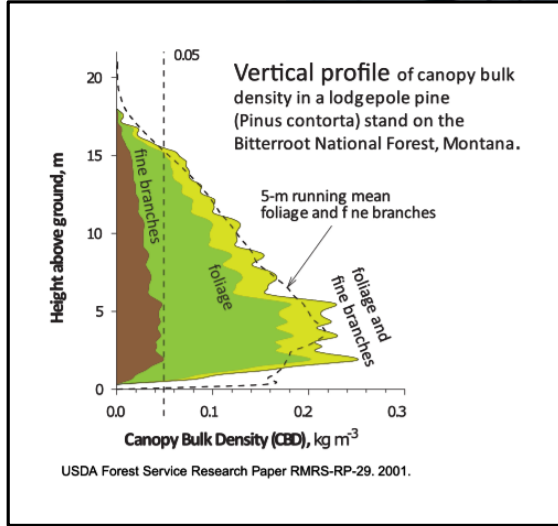

Wildfire Market Landscape 2022

No Leaves => No Canopy fire