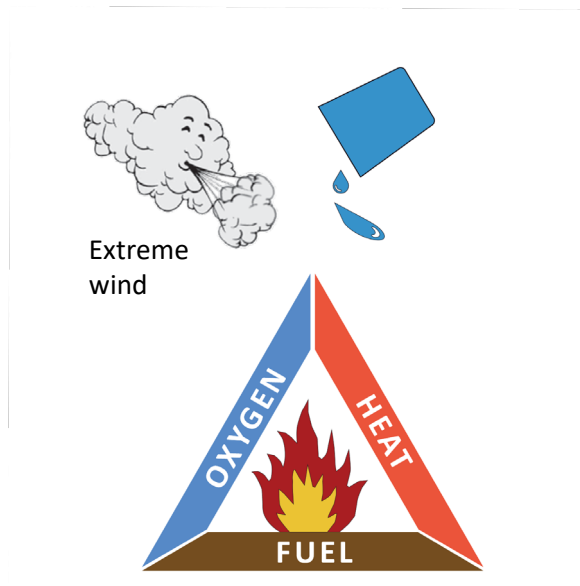

Patented, Tel: +972-50-8498118 © FTF info@FightingTreetopFire.com

Growing up near the forest

Wildfire dynamics

Strong winds blow away dumped water on the fire line that prevents suppressing Runaway Wildfires

Wildfire control line

Photo by Mihku Sabattus

Wildfire Market Landscape 2022

No Leaves => No Canopy fire

Chief Firefighter's Statement:

“All we need from FTF is to bring the crown fire down to a surface fire, we shall take it from here.”