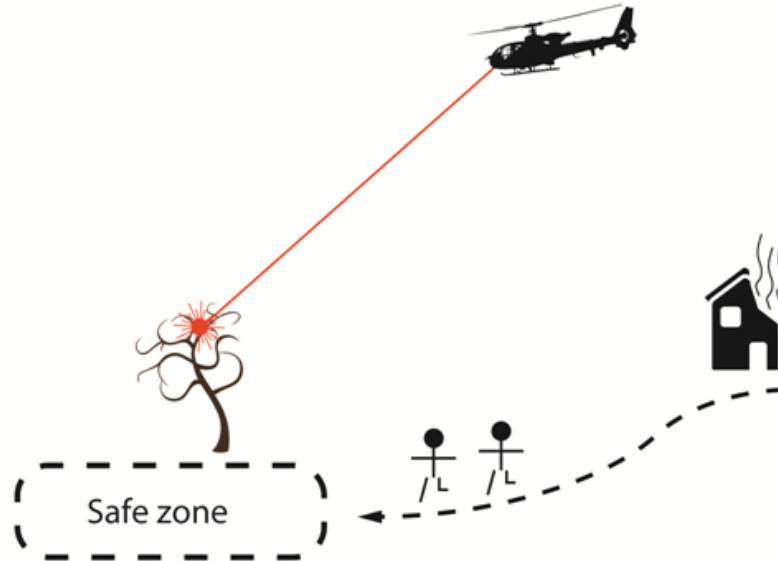

Patented, Tel: +972-50-8498118 © FTF info@FightingTreetopFire.com

Growing up near the forest

Wildfire dynamics

Strong winds blow away dumped water on the fire line that prevents suppressing Runaway Wildfires

Any questions?

WOOD INNOVATIVE DISRUPTION IN FOREST INDUSTRIES

Leonhard Ventures

SWISS KRONO

Fighting Treetop Fire © Patented
info@FightingTreetopFire.com

Laser cuts **safe zone** / escape route enabling the rescue of firefighters and residents.