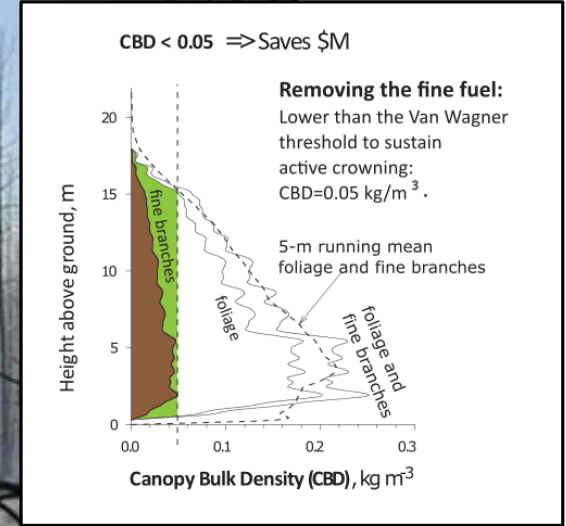

Wildfire Market Landscape 2022

No Leaves => No Canopy fire