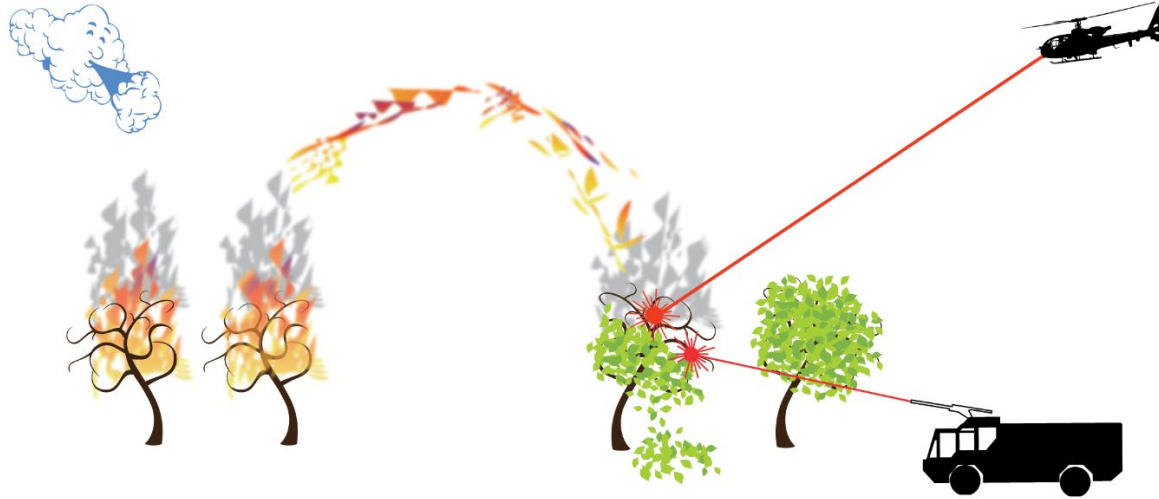

Stop Spotting brands ignition